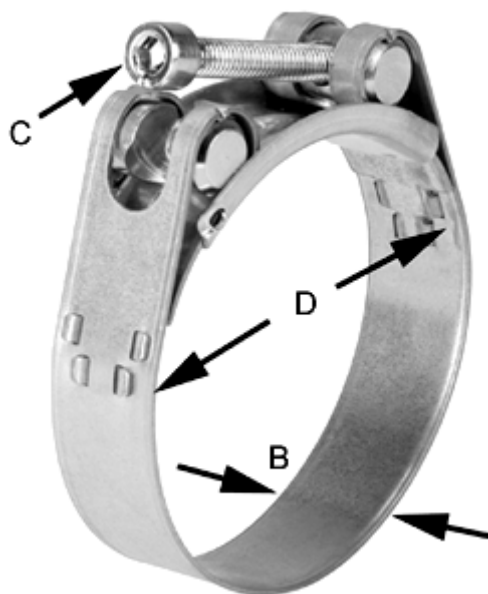

Article number: 025927251088

Description: Heavy Duty Clamp GBS M 88/25 W1 ISK QRC

Measures

C (screw type) = ISK
Diameter D = 85-91
Width B = 25